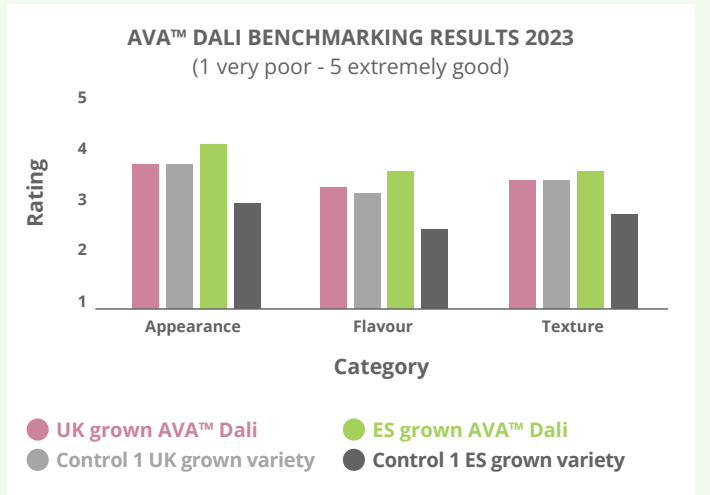

AVA™ DALI (ASF2.12) CROPPING WINDOWS *(Primocane with focus on floricanes production)*

Crop  **Trials 2024** 

	UK	ES
Average Total Yield:	1.1kg per cane	1.3kg per cane
Berry Weight:	8g	7g
Shelf Life:	8 days from harvest	10 days from harvest
Plant Density:	Recommended planting density is 4 canes per linear meter	

Good balance of sweet to acidic

Traditional fresh raspberry taste

Elongated conical fruit

Brix level 12

Medium red colour

Shiny attractive fruit

Intense aroma

Long laterals